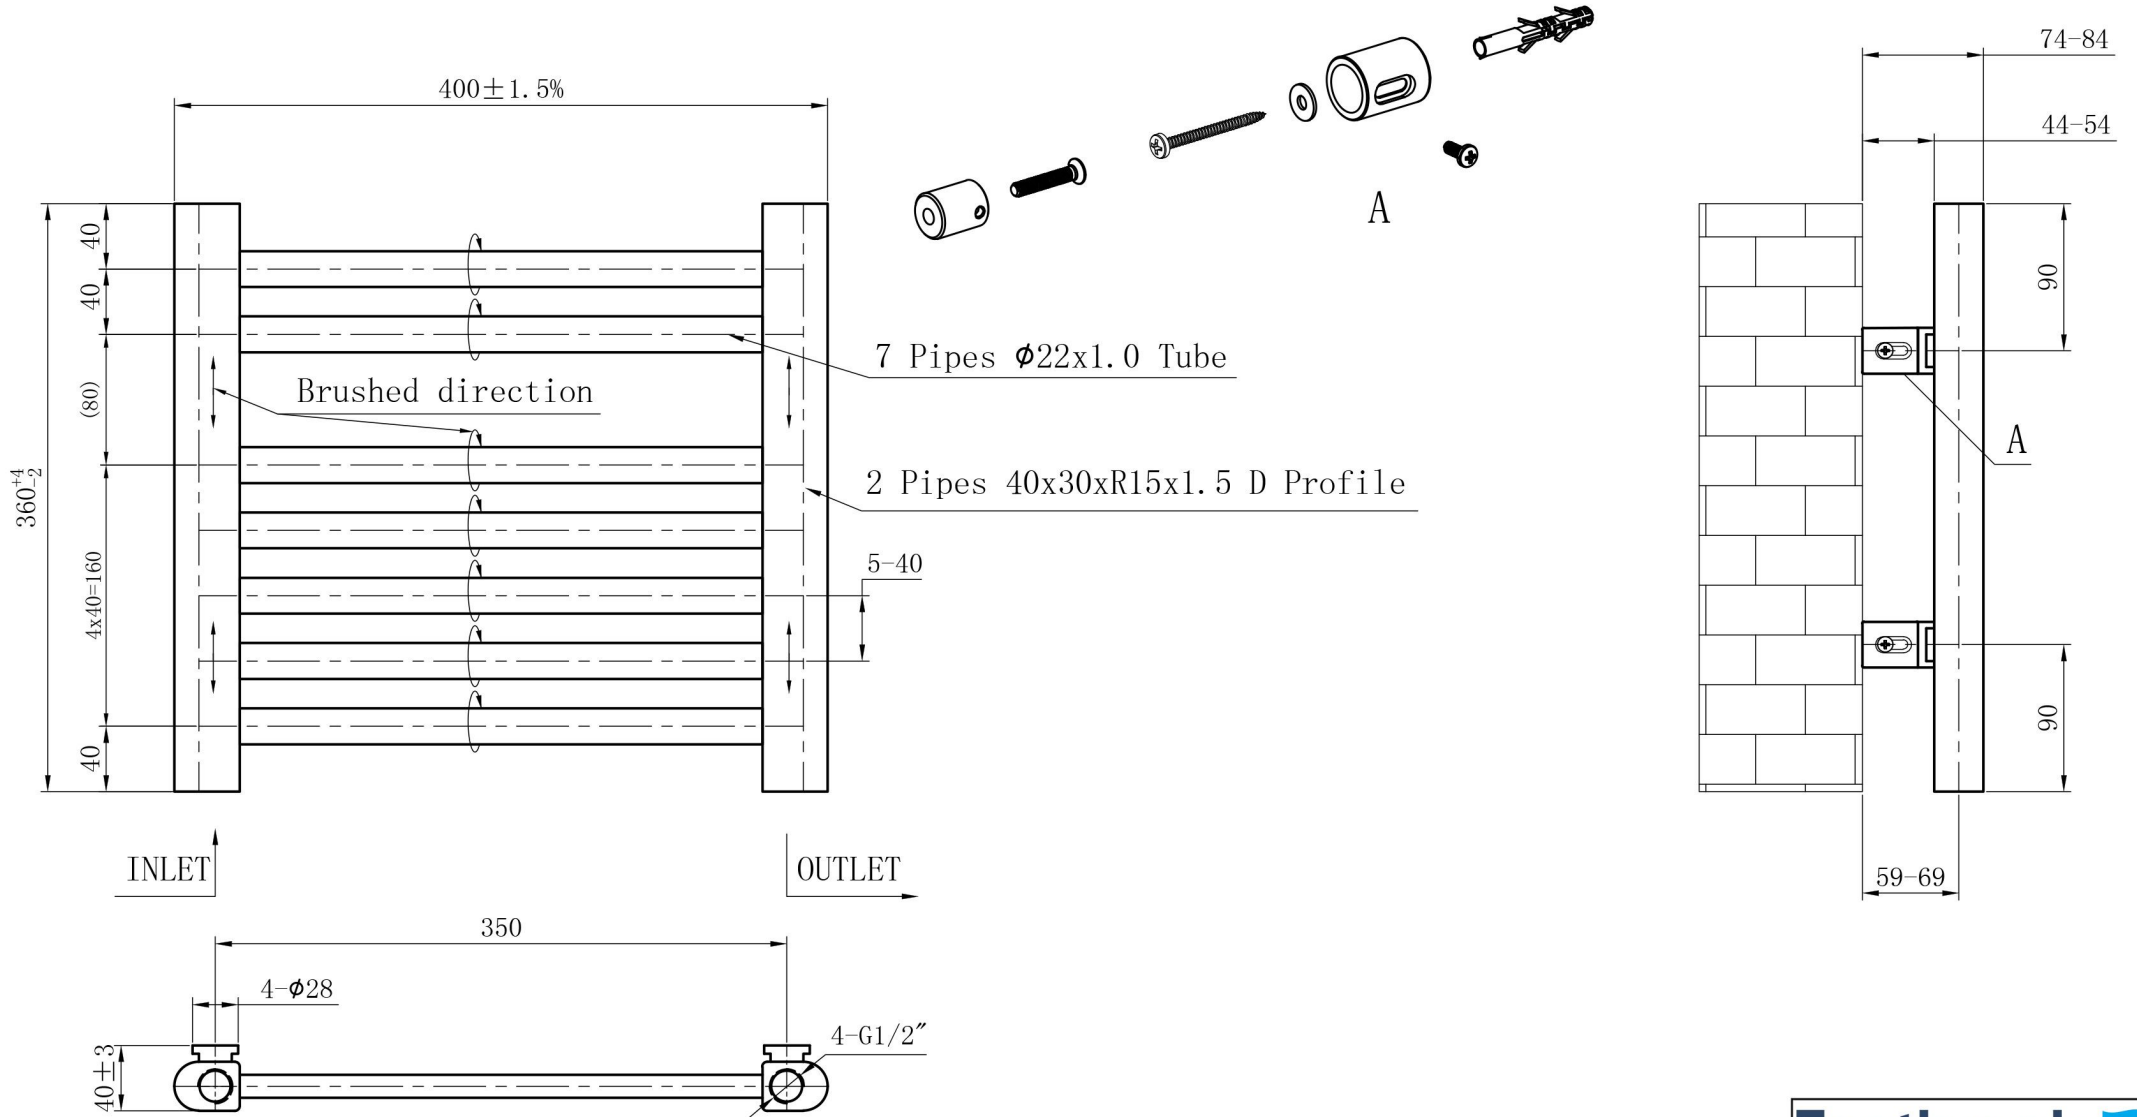

Wendover Straight Brushed Brass 360 x 400mm.

Technical Drawing

Unit: mm

Eastbrook 

Eastbrook Road, Gloucester GL4 3DB
 Technical Helpline : 01452 317890
 Mon - Fri / 8am - 5pm
 Email : technical@eastbrookco.com